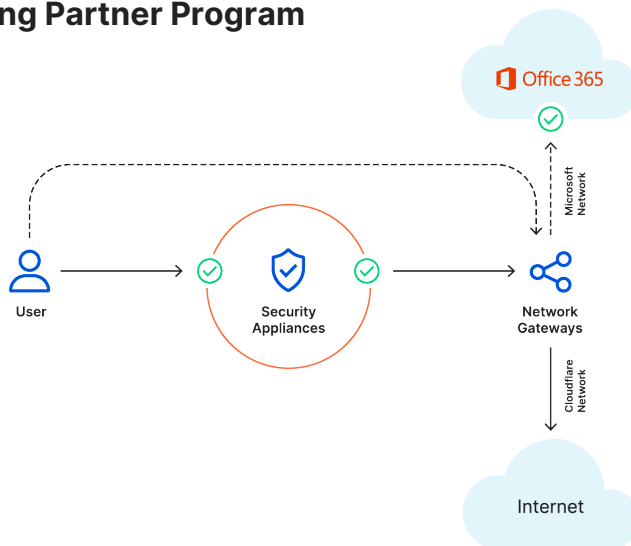

# Cloudflare One for Microsoft 365

Delivering a faster and more secure user experience, Cloudflare Teams for Office 365 fully supports Microsoft's connectivity guidance

Cloudflare has become a certified partner in the Microsoft Networking Partner Program (NPP) for Microsoft 365. Microsoft has designed this program to offer customers a select set of partners whose deployment practices and guidance are aligned with Microsoft's networking recommendations for Microsoft 365 to provide users a fast and secure user experience.

### Cloudflare One simplifies administration, improves control, and increases visibility

Keeping up with Microsoft's continuous IP and URL changes can be daunting, and missing an update can adversely impact the user experience. Cloudflare One simplifies administration by making Office 365 as easy as a 1-click checkbox.